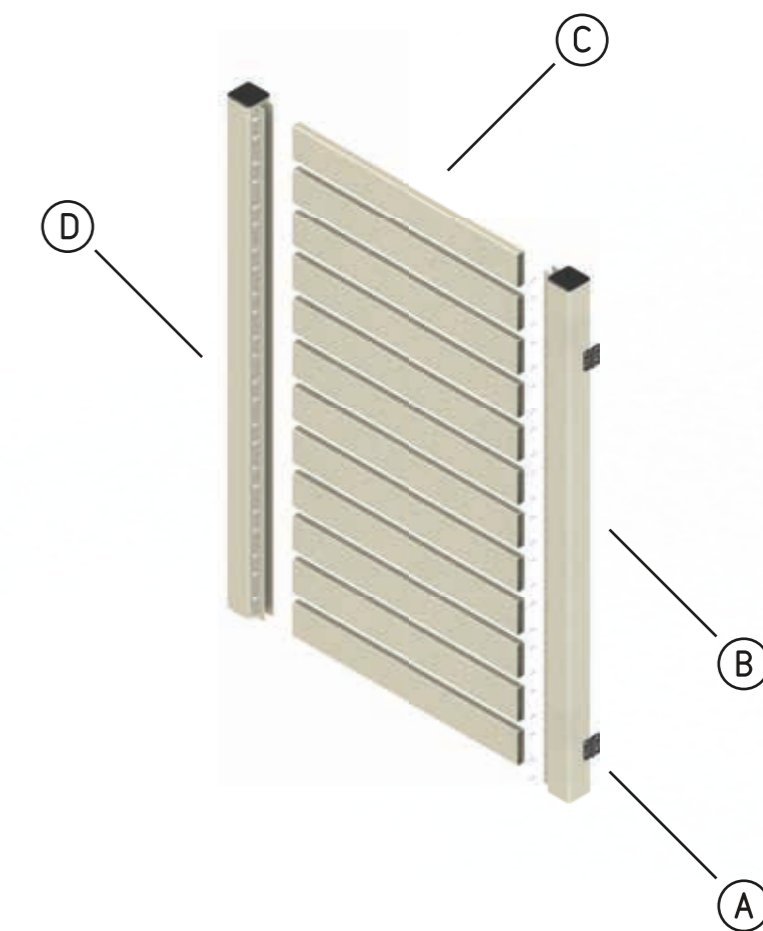

65mm SLAT GATE ASSEMBLY

Item	Part Number	Description
A	SAFETEC	Safe Tech Hinges
B	UA 10180	50mm - Corner Post
C	UA 8582	65mm Slat Section
D	73AS4-3	Coloured Rivet