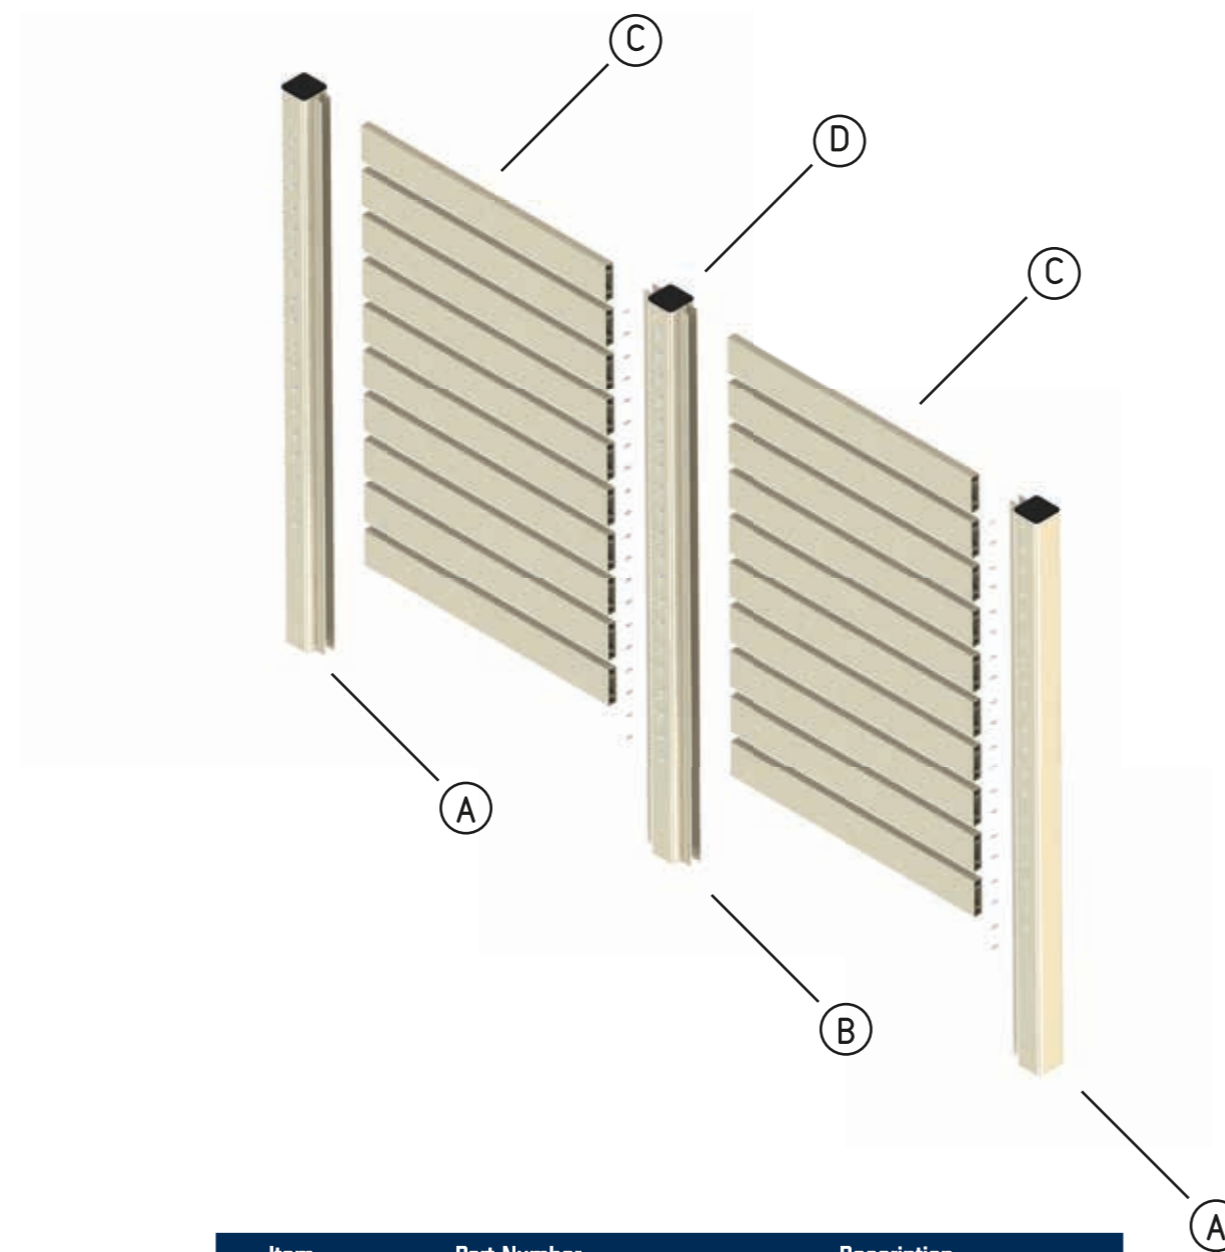

ULLRICH ALUMINIUM FENCE AND GATE CONFIGURATION

65mm SLAT FENCE ASSEMBLY

Item	Part Number	Description
A	UA 10080	50mm - 1 Way Post
B	UA 10079	50mm - 2 Way Post
C	UA 8582	65mm Slat Section
D	73AS4-3	Coloured Rivet