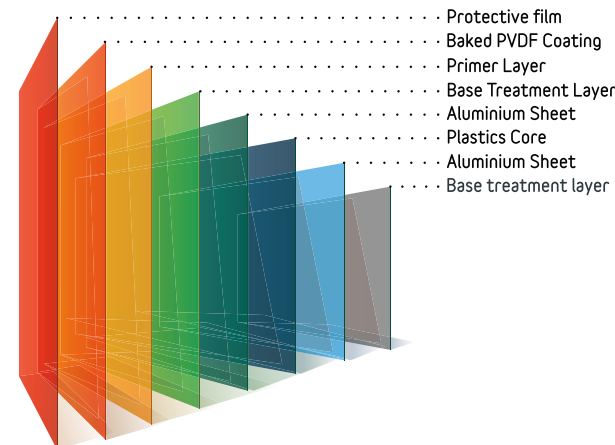

Colours shown are indicative only. Please contact your local Ullrich Aluminium Branch for a production prepared sample for final colour selection.