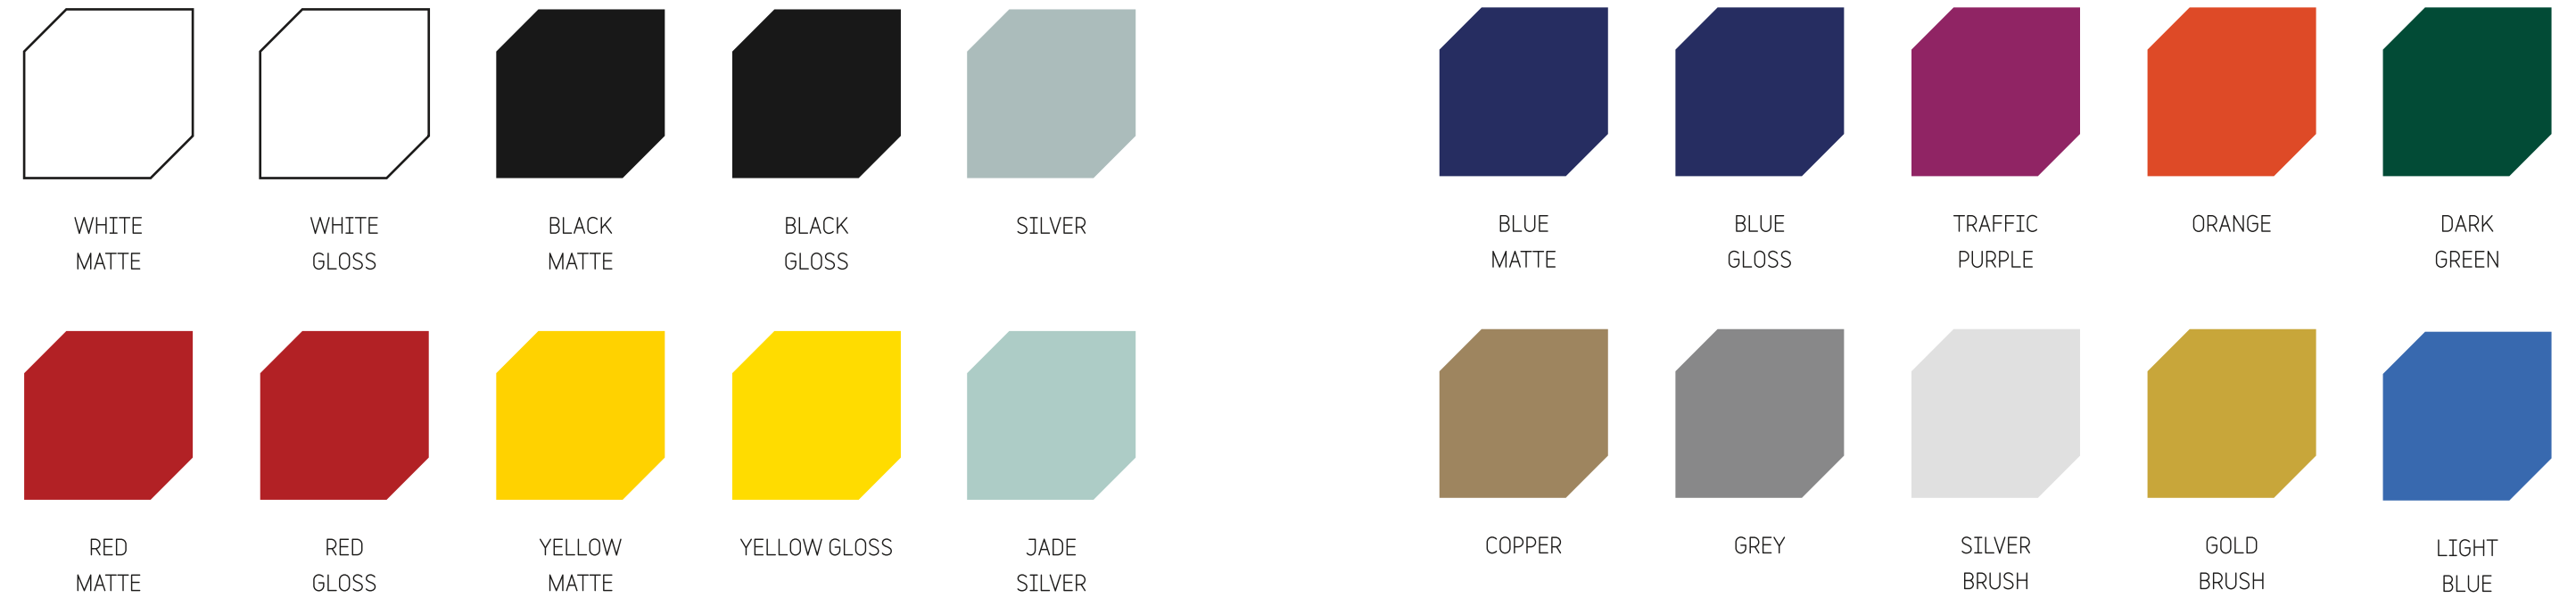

Colours shown are indicative only. Please contact your local Ullrich Aluminium Branch for a production prepared sample for final colour selection.