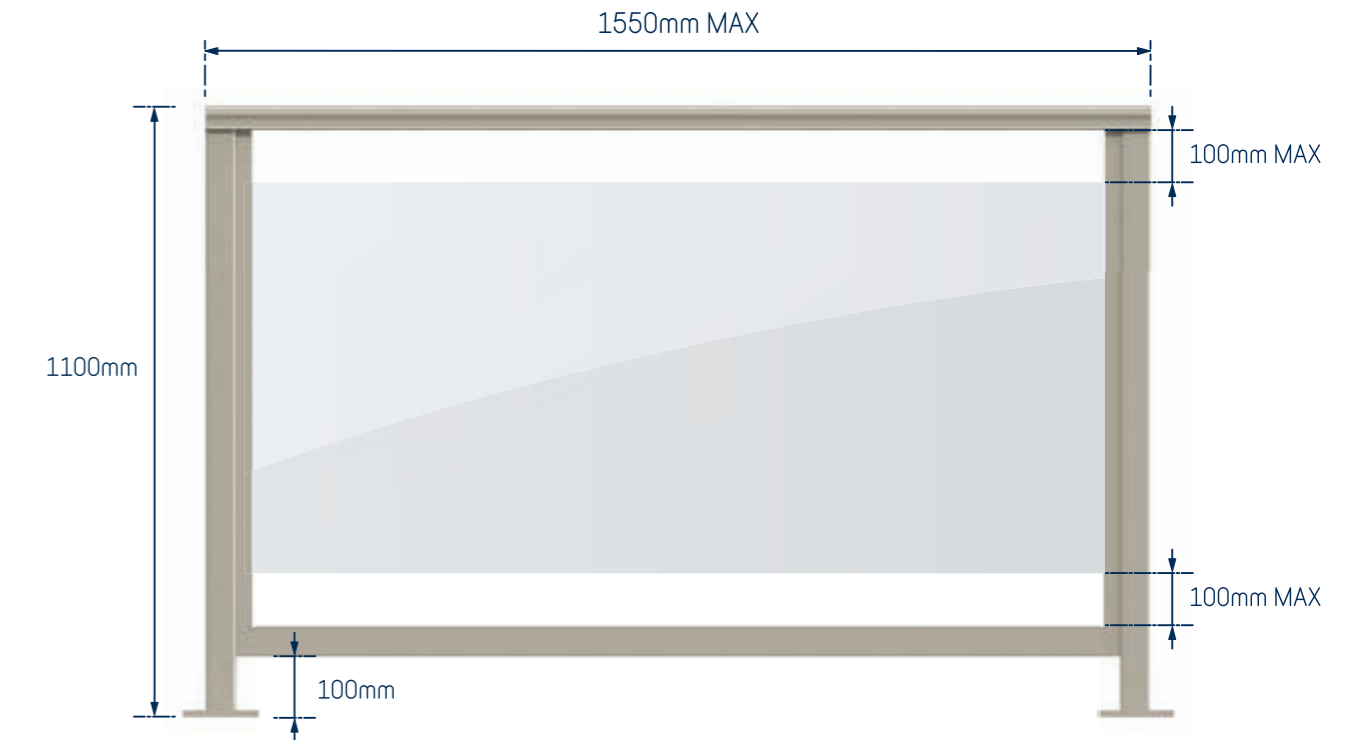

**Comply with AS/NZS1170 Requirements**

BALUSTRADE SLAT INFILL - 40mm x 20mm

BALUSTRADE HORIZONTAL GLAZING

BALUSTRADE FULL GLAZING

BALUSTRADE VERTICAL GLAZING