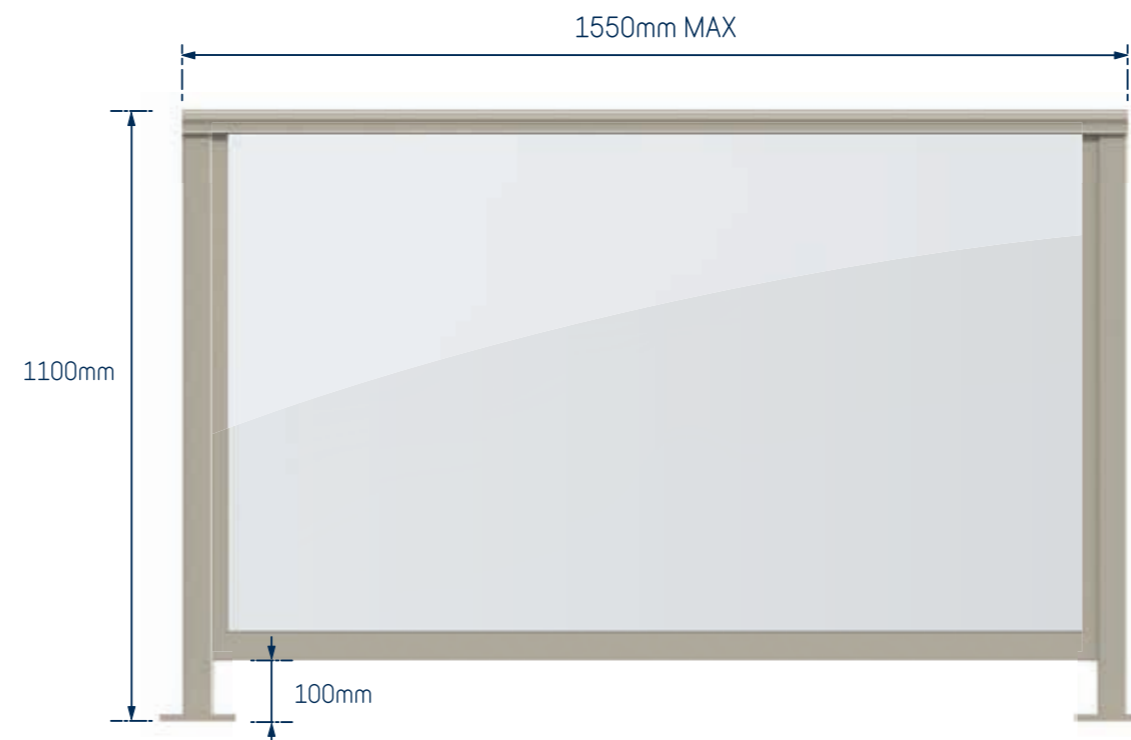

**Comply with AS/NZS1170 Requirements**

BALUSTRADE SLAT INFILL - 40mm x 20mm

BALUSTRADE HORIZONTAL GLAZING

BALUSTRADE FULL GLAZING

BALUSTRADE VERTICAL GLAZING