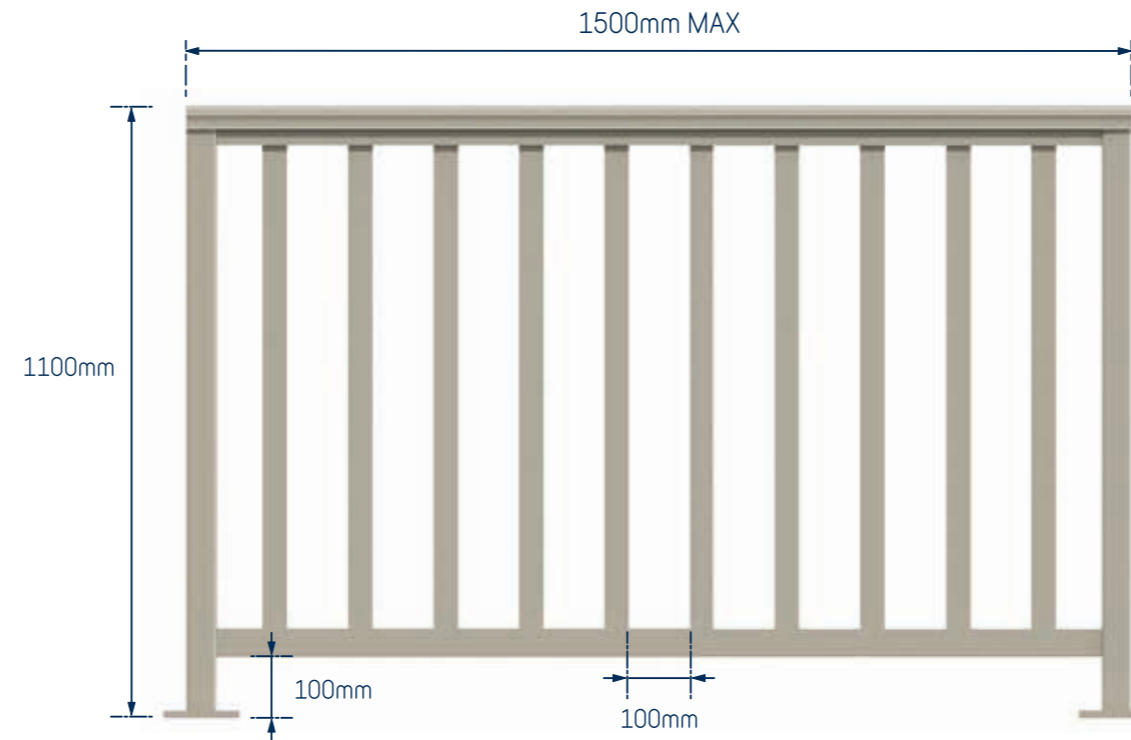

Ullrich Aluminium distributes the Architectural .75 balustrade system throughout Australia through a network of local fabricators and balustrade companies.

The role of the local fabricator and balustrade companies is to liaise with customer's, to fabricate and install the product in accordance with the Ullrich Aluminium technical specifications and engineering.

The 'safety of the end-user' is Ullrich Aluminium systems number one priority. Engineering plays an integral part of balustrade design, as the product must be able to with-stand the loads stipulated in the Australian Building Code.

Ullrich Aluminium has a strong background in structural design. Product is not only designed with experienced engineering expertise, it is also physically tested. Ullrich Aluminium has in-house facilities set up especially for testing balustrade products.

Comply with AS/NZS1170 Requirements

BALUSTRADE SLAT INFILL - 40mm x 20mm