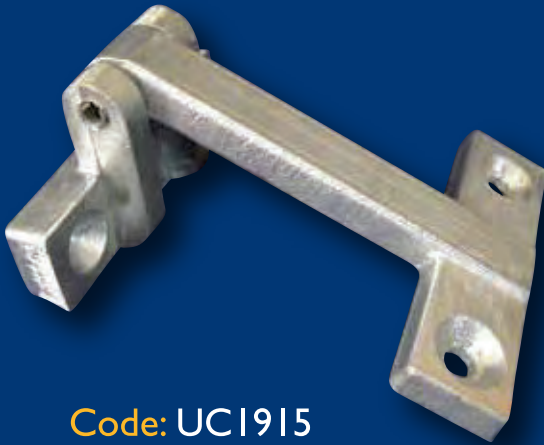

Code: UCI912
OFFSET HINGE
Cast Aluminium Hinge

Code: UCI913
FLAT HINGE
Cast Aluminium Hinge

Code: UCI915
CANOPY HINGE
Cast Aluminium Hinge

Code: UCI916
ROPE HOOK
Used on boats & trailers (not certified)

Code: UCI993
CAST BOAT CORNER
Stern corner protection/
lift point for dinghies

Code: UCI917
ROWLOCK BLOCK
Fits on dinghies for oars

Code: UCI918
BOW RAIL END CAP
For rail around boat windscreens

Code: UCI934
BOAT HOOK
For retrieving ropes on boats

Code: UCI924
BOLLARD
Used on boats

Code: UCI996
DINGHY BOW CAP
Cast bow cap for dinghies

Code: UCI503
BOAT CLEAT
Horn cleat for securing rope on boats