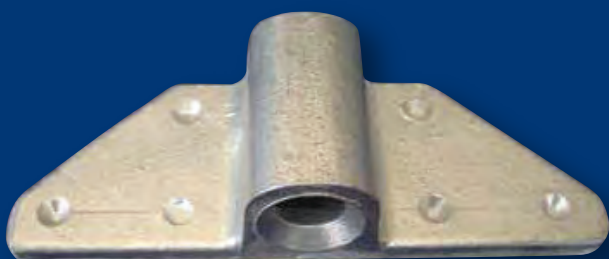

Code: UCI912
OFFSET HINGE
Cast Aluminium Hinge

Code: UCI913
FLAT HINGE
Cast Aluminium Hinge

Code: UCI915
CANOPY HINGE
Cast Aluminium Hinge

Code: UCI916
ROPE HOOK
Used on boats & trailers (not certified)

Code: UCI993
CAST BOAT CORNER
Stern corner protection/
lift point for dinghies

Code: UCI917
ROWLOCK BLOCK
Fits on dinghies for oars

Code: UCI918
BOW RAIL END CAP
For rail around boat windscreens

Code: UCI934
BOAT HOOK
For retrieving ropes on boats

Code: UCI924
BOLLARD
Used on boats

Code: UCI996
DINGHY BOW CAP
Cast bow cap for dinghies

Code: UCI503
BOAT CLEAT
Horn cleat for securing rope on boats